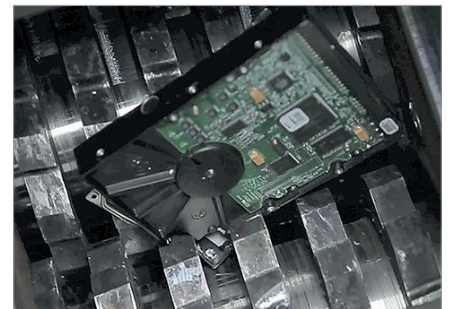

Product information

The waste container can be easily removed and emptied.

Thin optical, magnetic and electronic data media can be shredded comfortably and quickly using the input slot.

It may be necessary to stop the machine immediately so we have equipped the device with an emergency off switch which, when activated, will do just this.

Continuous energy-saving operation with low noise level

This powerful machine provides an excellent cutting performance combined with reliable continuous operation and a low noise level.

Convenient operation via the membrane keypad with display

The selection of the correct functional mode will always ensure maximum throughput for the respective material type.

Solid steel cutting rollers

The induction-hardened, solid steel cutting rollers are robust and ensure a long operating life.

LED display for continuous input of media

The large and clearly visible LED display enables the continuous input of media at a comfortable working height.

For decentralised destruction

Data media can be shredded easily in decentralised locations with this machine.