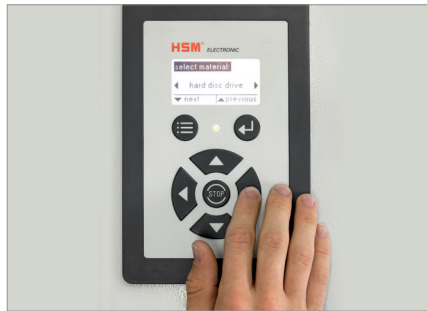

Product information

The waste container can be easily removed and emptied.

Thin optical, magnetic and electronic data media can be shredded comfortably and quickly using the input slot.

It may be necessary to stop the machine immediately so we have equipped the device with an emergency off switch which, when activated, will do just this.

Continuous energy-saving operation with low noise level

This powerful machine provides an excellent cutting performance combined with reliable continuous operation and a low noise level.

Convenient operation via the membrane keypad with display

LED display for continuous input of media

The large and clearly visible LED display enables the continuous input of media at a comfortable working height.

For decentralised destruction

Data media can be shredded easily in decentralised locations with this machine.