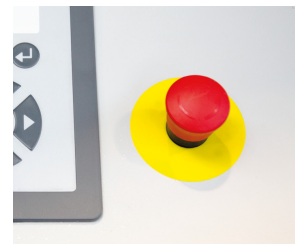

Technical data

Order number:	1778124	Cutting capacity HDD 2,5":	1500,0 St/H
EAN	4026631065696	Cutting capacity CD/DVD:	7500 St/h
Cutting type:	particle cut	Cutting capacity magnetic tapes:	500 St/h
Cutting size:	20 x 40-50 mm	Loading aperture Length x Width x Height:	300 x 165 x 60 mm
Security level (DIN 66399):	E-2 H-4 O-1 T-2	Noise level (idle operation):	ca. 49 dB(A)
Voltage / Frequency:	400 V / 50 Hz	Width x Depth x Height:	1580 x 905 x 1420 mm
Intake width:	165 mm	Weight:	733 kg
Container volume / collecting:	45 l	Shredder material:	Credit card, CD/DVD, Floppy disk, Hard drives up to 3.5", Magnetic tapes up to 3.5"
Cutting capacity HDD up to 3,5":	360 St/h		

Product information

The waste container can be easily removed and emptied.

Thin optical, magnetic and electronic data media can be shredded comfortably and quickly using the input slot.

It may be necessary to stop the machine immediately so we have equipped the device with an emergency off switch which, when activated, will do just this.

LED display for continuous input of media

The large and clearly visible LED display enables the continuous input of media at a comfortable working height.

For decentralised destruction

Data media can be shredded easily in decentralised locations with this machine.