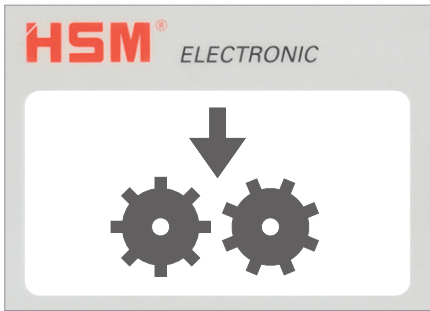

Product information

The waste container can be easily removed and emptied.

Thin optical, magnetic and electronic data media can be shredded comfortably and quickly using the input slot.

It may be necessary to stop the machine immediately so we have equipped the device with an emergency off switch which, when activated, will do just this.

LED display for continuous input of media

The large and clearly visible LED display enables the continuous input of media at a comfortable working height.

For decentralised destruction

Data media can be shredded easily in decentralised locations with this machine.