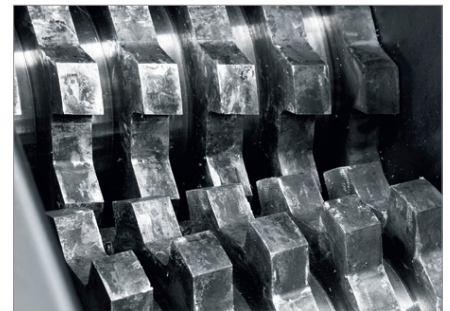

Solid steel cutting rollers

The induction-hardened, solid steel cutting rollers are robust and ensure a long operating life.