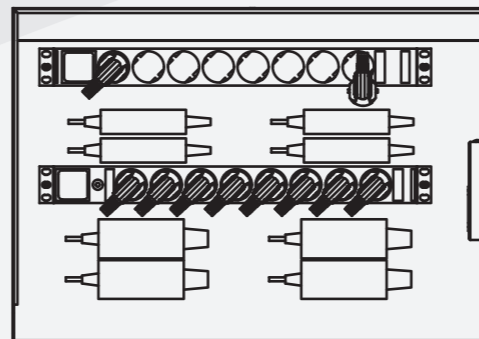

PHYSICAL

Construction	powder-coated steel
Color	Black And Grey
Shipping Dimensions	78(w)*70(d)*120(h)cm
Shipping Weight (kg)	84KG
Space size for device	2.6(w)x41.6(d)x26.0(h)cm
Unit Dimensions	64.5(w)x57.8(d)x101.3(h)cm
Unit Weight (kg)	64kg

Jamanet Charging Carts' cable management system helps you arrange every cable of your devices orderly, satisfying

1 Charge,store,secure and organize orderly (32) devices.Dividers can be taken out for bigger space.