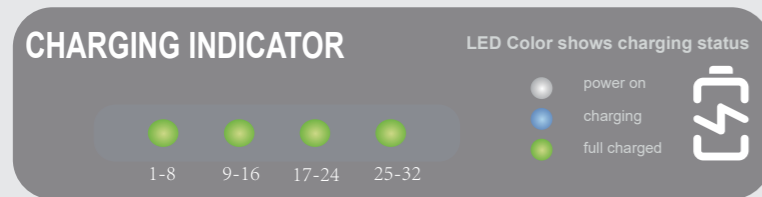

32 Bays Portable AC Fast Charging Trolley

Intelligent Smart
Charging System

The device comes with a smart control panel

Colors

Cart comes standard in Blue and Grey with steel fixture.
Jamanet provides a full line of colors available on orders of 50 or more carts